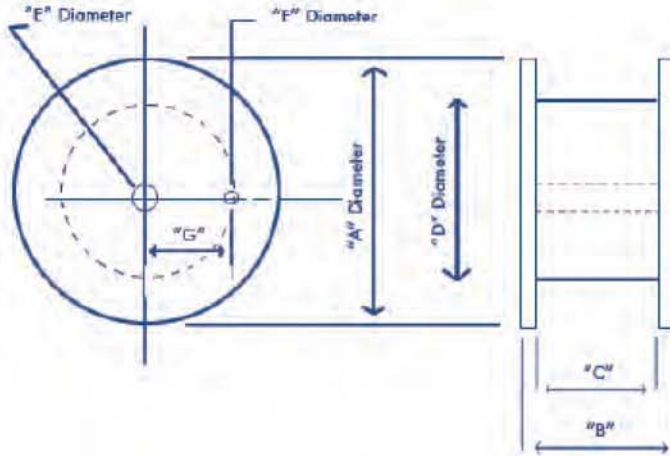

Spooled Wire Packaging

www.specialmetalswelding.com

67

Minimum order quantities may apply in certain diameter - capacity combinations.

	Dimensions		Available Diameters	
	Imperial	Metric	Imperial	Metric
2 Pound Spool *not a stock item minimums apply 	Capacity: 2 lb Material: Plastic "A" 4" "B" 1-3/4" "C" 1-1/2" "D" 2-3/4" "E" 5/8" "F" - "G" -	Capacity: .9 kg Material: Plastic "A" 10.2 cm "B" 4.5 cm "C" 3.8 cm "D" 6.9 cm "E" 1.6 cm "F" - "G" -	.030" .035" .039" .045" .047"	.8 mm .9 mm 1.0 mm 1.14 mm 1.2 mm
10 Pound Spool *not a stock item minimums apply 	Capacity: 10 lb Material: Plastic "A" 7-7/8" "B" 2-1/8" "C" 1-3/4" "D" 3-3/4" "E" 2.035" min. "F" 3/8" x .130" "G" 1-3/4"	Capacity: 4.54 kg Material: Plastic "A" 20.0 cm "B" 5.4 cm "C" 4.5 cm "D" 9.5 cm "E" 5.2 cm "F" .9 cm x .3 cm "G" 4.5 cm	.030" .035" .039" .047"	.8 mm .9 mm 1.0 mm 1.14 mm 1.2 mm
30 Pound Spool 	Capacity: 33 lb Material: Plastic "A" 11-7/8" "B" 4" "C" 3-1/2" "D" 8" "E" 2.035" min. "F" 3/8" "G" 1-3/4"	Capacity: 15.0 kg Material: Plastic "A" 30.0 cm "B" 10.2 cm "C" 8.9 cm "D" 20.3 cm "E" 5.2 cm "F" .9 cm "G" 4.5 cm	.030" .035" .039" .045" .047" .062"	.8 mm .9 mm 1.0 mm 1.14 mm 1.2 mm 1.6 mm